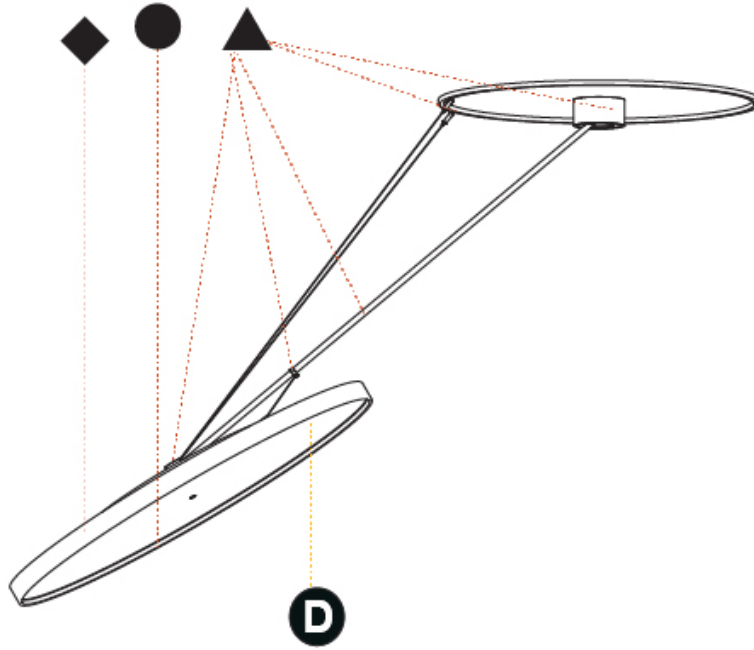

SIGN DIVA DANCER KORONA SUSPENSION

A30884-

PROJECT _____

TYPE _____

SPECIFIER _____

QUANTITY _____

DATE _____

A