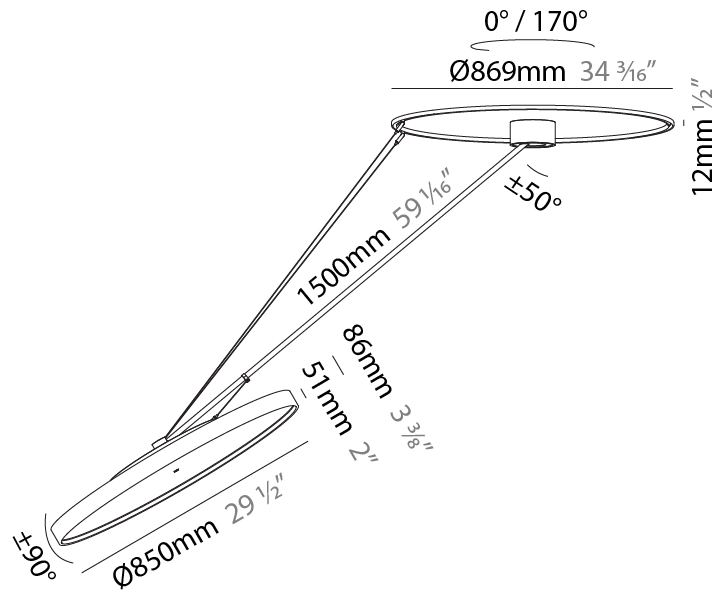

GENERAL

Series: Sign Diva Dancer
Subseries: Sign Diva Dancer Korona
Brand: Prolicht
Division: Architectural
Mounting Type: Suspension
Mounting Location: Ceiling
Subcategory: Pendant

PHYSICAL

Shape: Round
Diameter (mm): 850
Diameter (in): 33 7/16
Height (mm): 1620
Height (in): 63 3/4
Light Distribution: Adjustable / Direct
Weight (kg): 11.67
Weight (lbs): 25.67
Diffuser: PMMA - Opal / Micro-Prism / Sparkling Secret / Vintage Industrial
Fixture Finish: SSR / BKV / CWI / CRY / HAB / UFT / ITA / RUA / FTG / MYG / LOD / PUS / FRO / FUP / KIA / POP / BLS / SPG / MEY / GOH / GUM / CHC / COM / ABZ / JAG / OBR / MOS / ROR
Fixture Material: Extruded Aluminum / Steel

ELECTRICAL

Lamp Type: LED (Zhaga Standard)
Input Wattage (W): 96.8
Total Output Wattage (W): 76.8
Dimming: Tri-Mode (Non-Dimming and Phase Dimming (120Vac only) and 0-10V Dimming)
Driver Included: Yes
Driver Location: Integrated
Driver Type: Constant Current - Universal
Driver Class: Class 2
Input Voltage (V): 120 - 277
Constant Current (MA): 600

LED

Color Temperature (°K): 2700 / 3000 / 4000
Max. Delivered Lumen (lm): 11160 / 11388 / 11620
CRI: >90 CRI
Lamp Life (hrs): 50000

OPTICAL

Adjustability: Rotational Canopy 170°; Tilting Canopy ±50°; Tilting Head ±90°

RATINGS AND CERTIFICATIONS

Certified By: Certified for North American Standards
IP rating: IP20